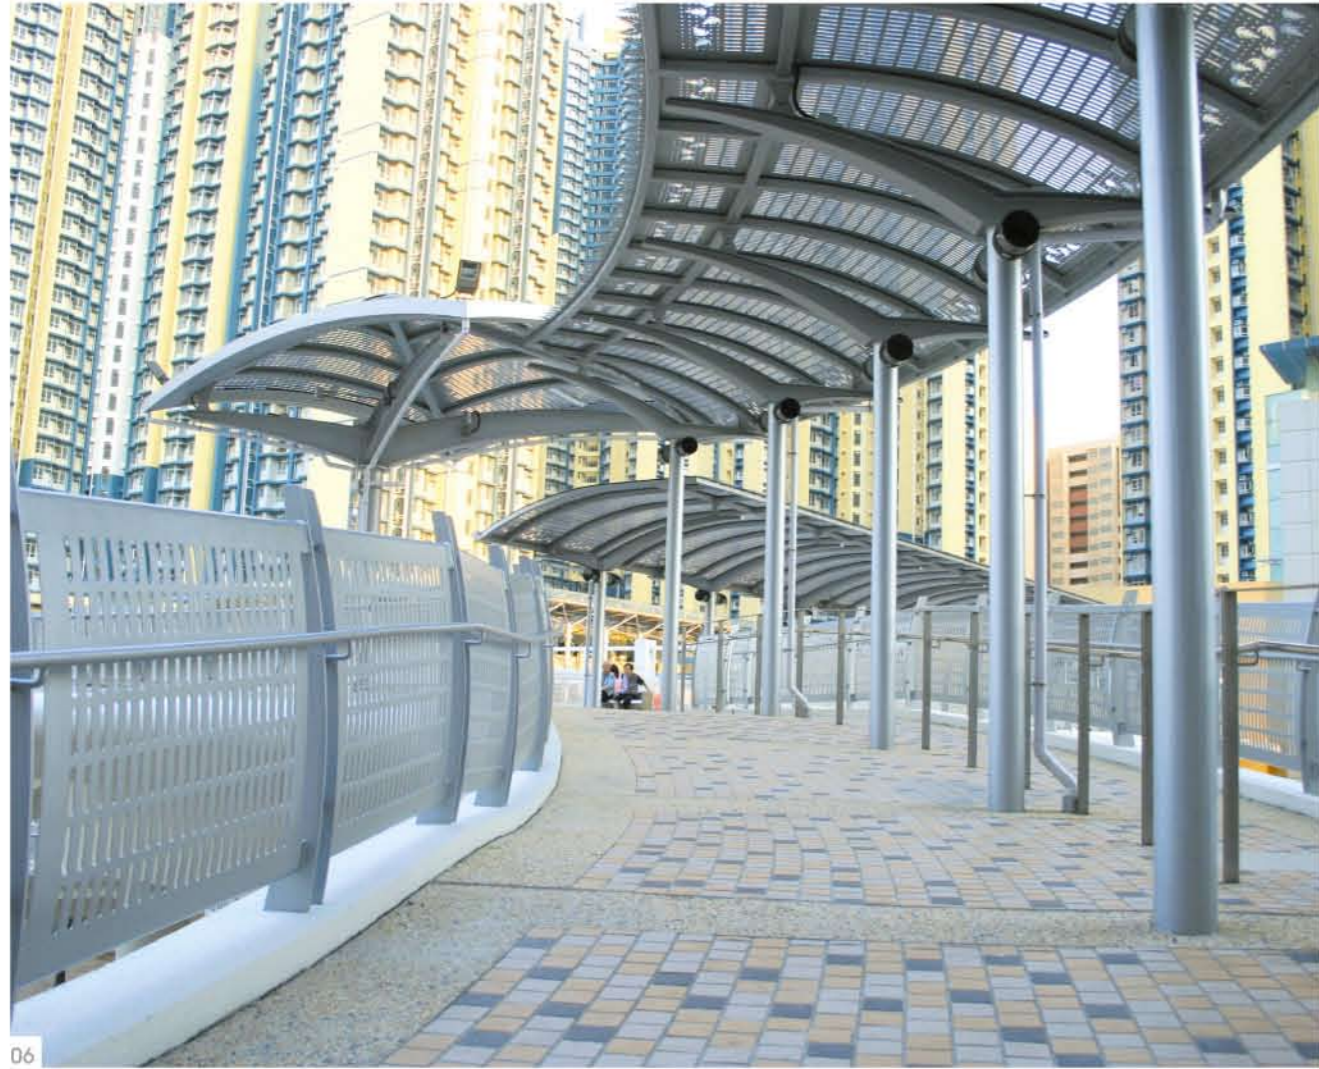

Kwai Chung Phase 5
06. NCW0046

COVERED WALKWAY - Metal